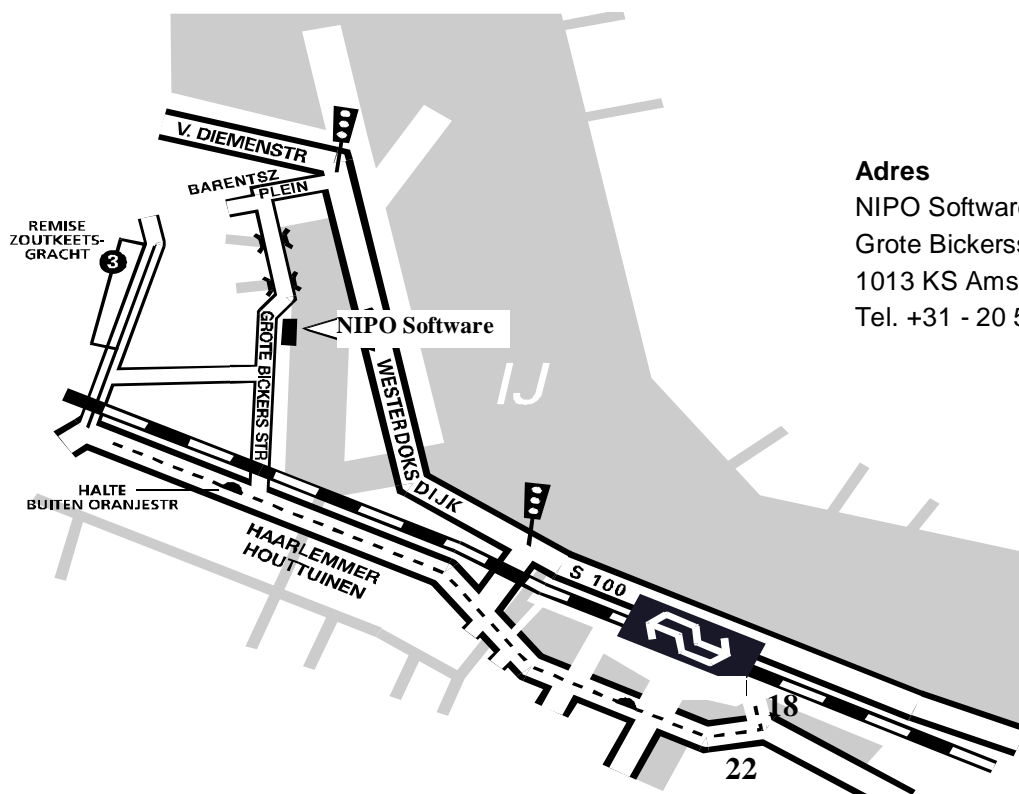

By train and bus

- From Amsterdam central station, you can take bus 18 (to Slotervaart) or bus 22 (to Zaanstraat).
- Leave the station through the central hall and the main entrance. Head to the left, in the direction of the bus stops. The stop for bus 18 is situated on platform B, on the bridge. Pay attention! Bus 22 has two stops – for the right one, pass the stop for bus 18 and turn right at the end of the bridge. The stop for bus 22 is a little further down the road, opposite to the Canal Bus ticketbooth.
- Get off at 'Buiten Oranjestraat' and cross the street in the direction of the railway line. Continue under the rail viaduct, into 'Grote Bickersstraat'.
- After approx. 400 metres, you will see the NIPO Software building "De Walvis" on your right at no. 74. Pass the barrier just before the bend and continue onto the parking area.

Enter the hall via the main entrance (revolving door) where you can report to the receptionist.

By train and on foot (approx. 15 min. walk)

- Leave the station through the central hall and the main entrance. Head directly to the right (don't cross the water).
- Pass the IBIS hotel and turn left over the bridge.
- Go up the steps. You will see a large office building (Clifford Chance) ahead of you. Continue along the footpath, cross over twice, and then remain on the pavement on the right-hand side of the road.
- The footpath continues along the railway line, then becomes narrow and slightly uphill as it goes over the bridge. Continue until the first set of traffic lights.
- Turn right at the traffic lights, walk under the railway viaduct and continue straight ahead, into 'Grote Bickersstraat'.
- After approx. 400 metres you will see the NIPO Software building "De Walvis" on your right at no. 74. Pass the barrier just before the bend and continue onto the parking area. Enter the hall via the main entrance (revolving door) where you can report to the receptionist.